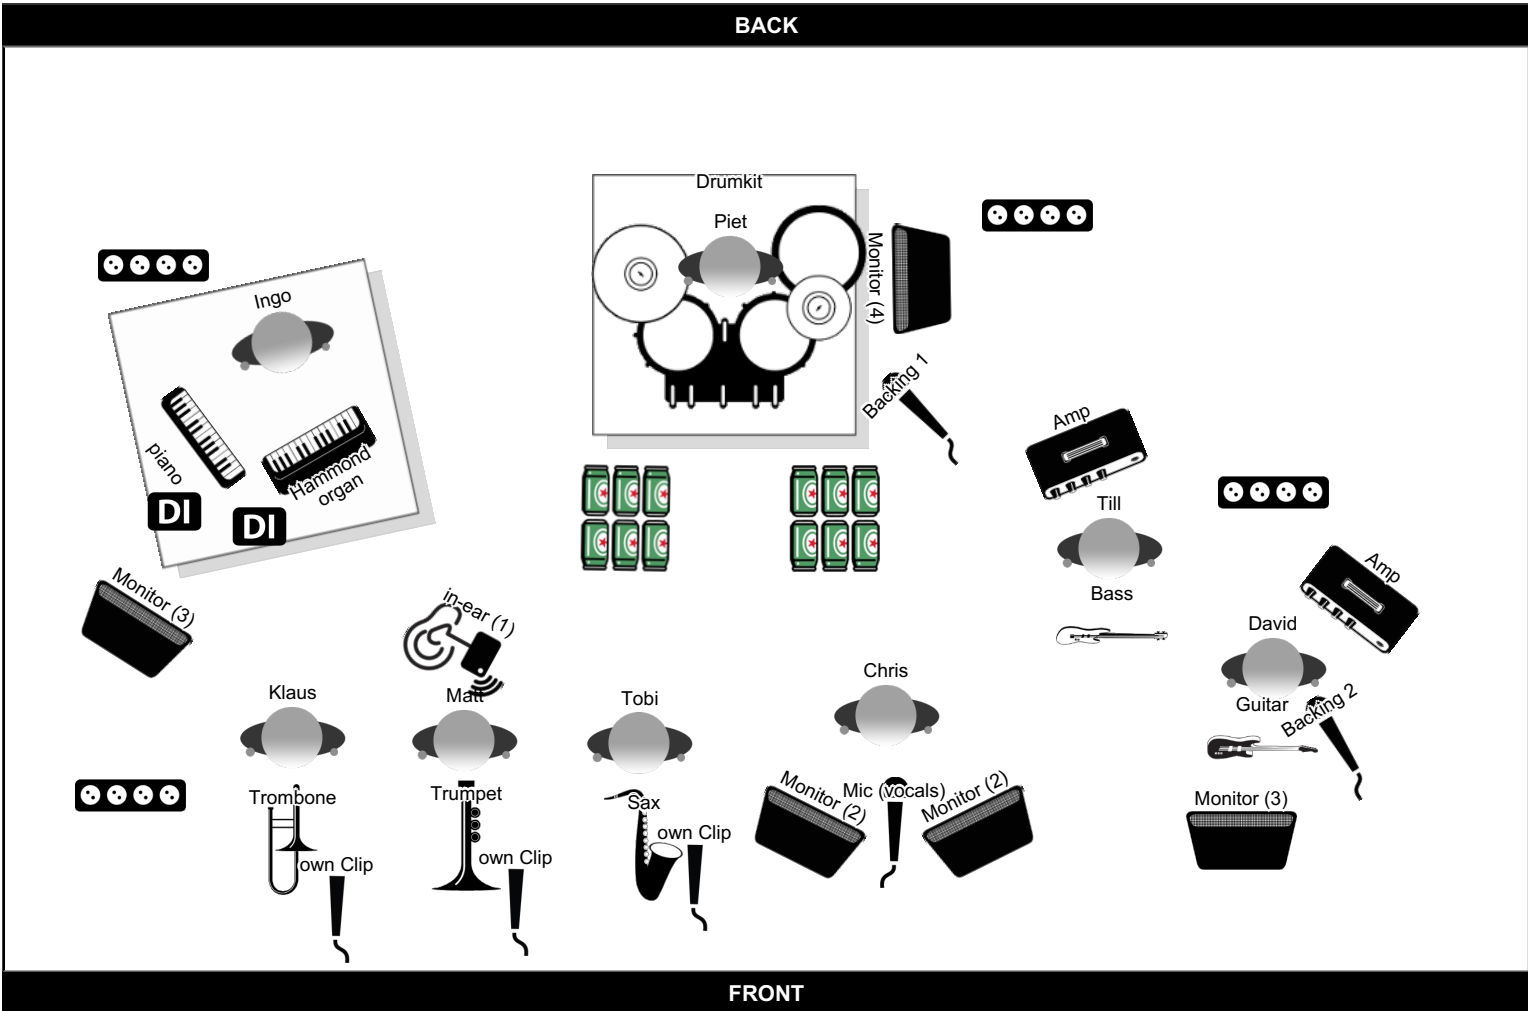

TEC RIDER / STAGEPLOT

The Slapstickers (2022)

Contact: (mattzilla@web.de)

Channel list

| Channel | Band Member | Instrument | Mic / DI | Insert |
|---------|-------------|----------------|-------------------------------|-------------|
| 1 | Piet | Bass drum | ATM 25 / Beta 52 | Gate / Comp |
| 2 | Piet | Snare Top | SM 58 | Comp |
| 3 | Piet | Snare Bottom | MK 012 / C 391 | Comp |
| 4 | Piet | Hi-Hat | MK 012 / C 391 | |
| 5 | Piet | Floor Tom | C 3500 / E604 | Gate |
| 6 | Piet | Rack Tom | C 3500 / E604 | Gate |
| 7 | Piet | Overhead L | MK 012 / C 391 | |
| 8 | Piet | Overhead R | MK 012 / C 391 | |
| 9 | Till | Bass | DI | Comp |
| 10 | David | Guitar | MD 409 | |
| 11 | Ingo | Orgel | DI | |
| 12 | Ingo | Piano | DI | |
| 13 | Klaus | Trombone | eigenes Clip (XLR) | Comp |
| 14 | Matt | Trumpet | eigenes Clip (XLR) | Comp |
| 15 | Tobi | Sax | eigenes Clip (XLR) -> Phantom | Comp |
| 16 | Chris | Lead Vocals | Beta 58 / SM 58 | Comp |
| 17 | Piet | Backing Vocals | Beta 58 / SM 58 | Comp |
| 18 | David | Backing Vocals | Beta 58 / SM 58 | Comp |

Line Up

| Name | Instrument |
|-------|------------------------|
| Chris | Mic (vocals) |
| Tobi | own Clip, Sax |
| Matt | own Clip, Trumpet |
| Klaus | own Clip, Trombone |
| Ingo | Hammond organ, piano |
| Piet | Drumkit, Backing 1 |
| Till | Amp, Bass |
| David | Guitar, Backing 2, Amp |

Monitor Groups

| Group | Soundmix |
|---------|-------------------------------------|
| Group 1 | Brass (In-Ear), mix off all |
| Group 2 | Vocals, mix off all |
| Group 3 | Vocals, Guitar, Keys |
| Group 4 | Drums, vocals, guitar, little brass |